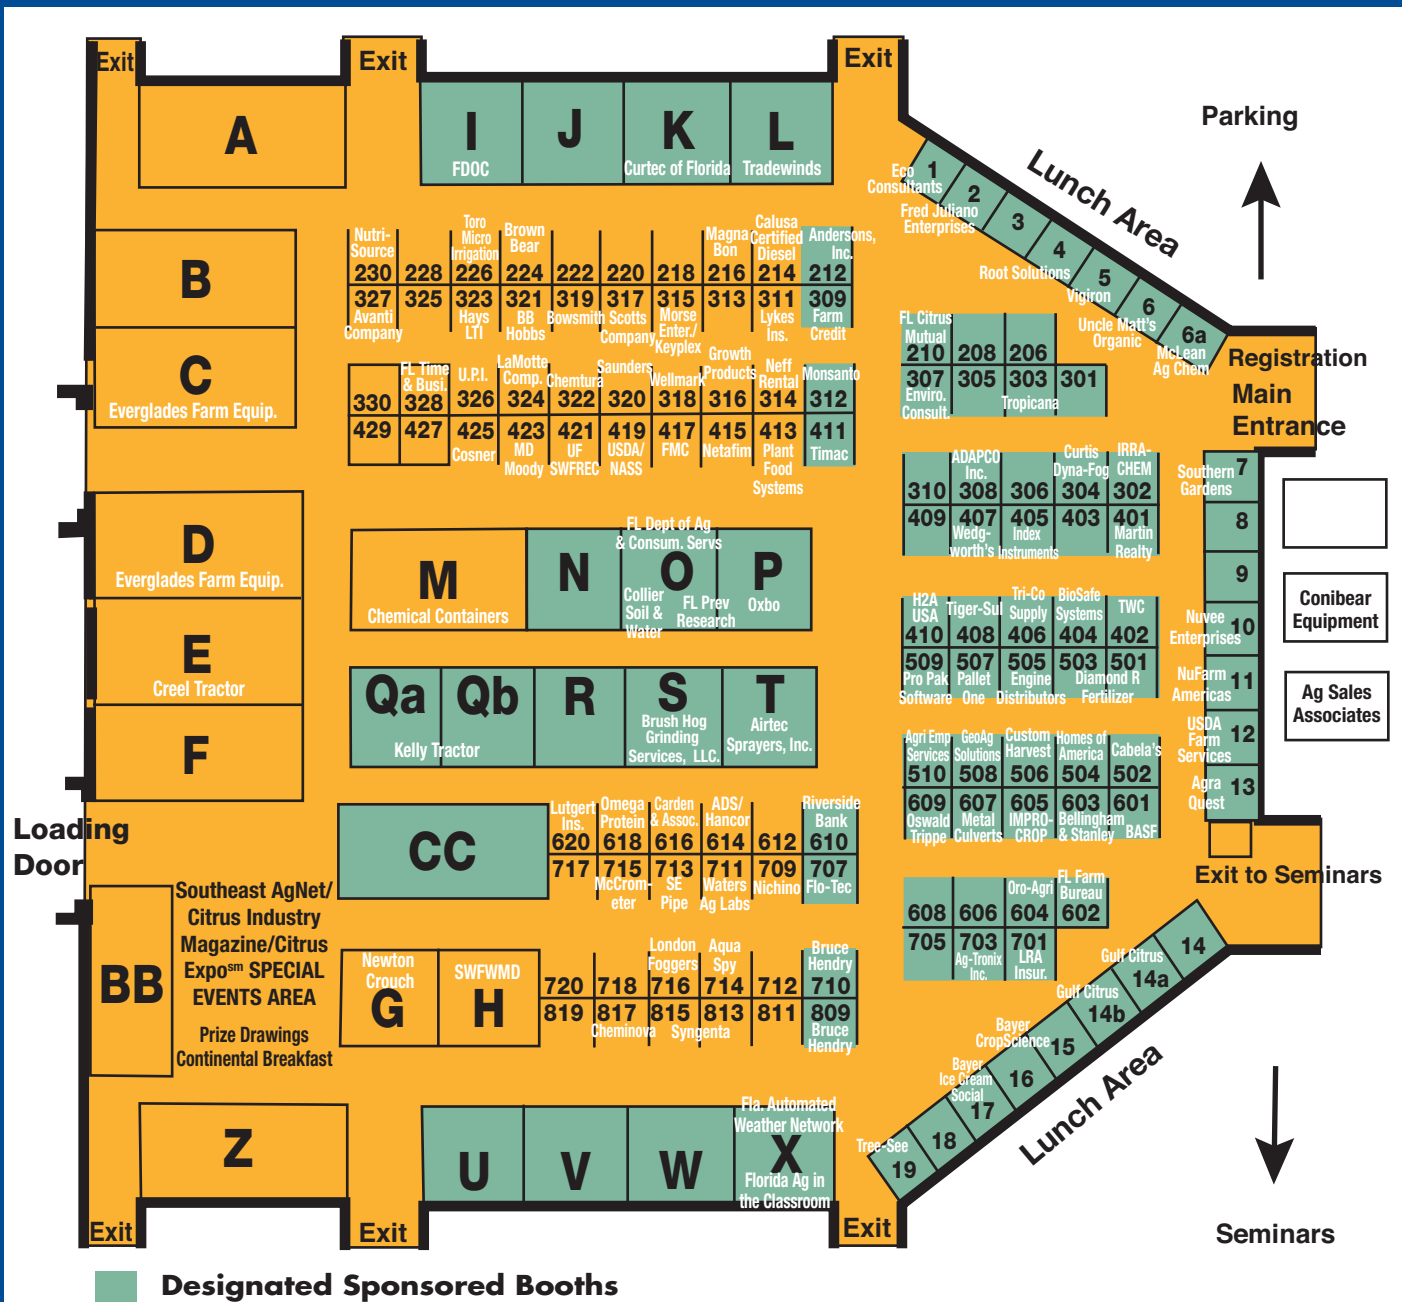

CITRUS EXPOsm 2009

Floor Plan

Updated as of 4-23-09

Wednesday, August 19th, 8 am - 4 pm
Thursday, August 20th, 8 am - 2 pm

Outside Exhibitors:
Ag Sales Associate and Conibear Equipment Company

Lee Civic Center – Ft. Myers